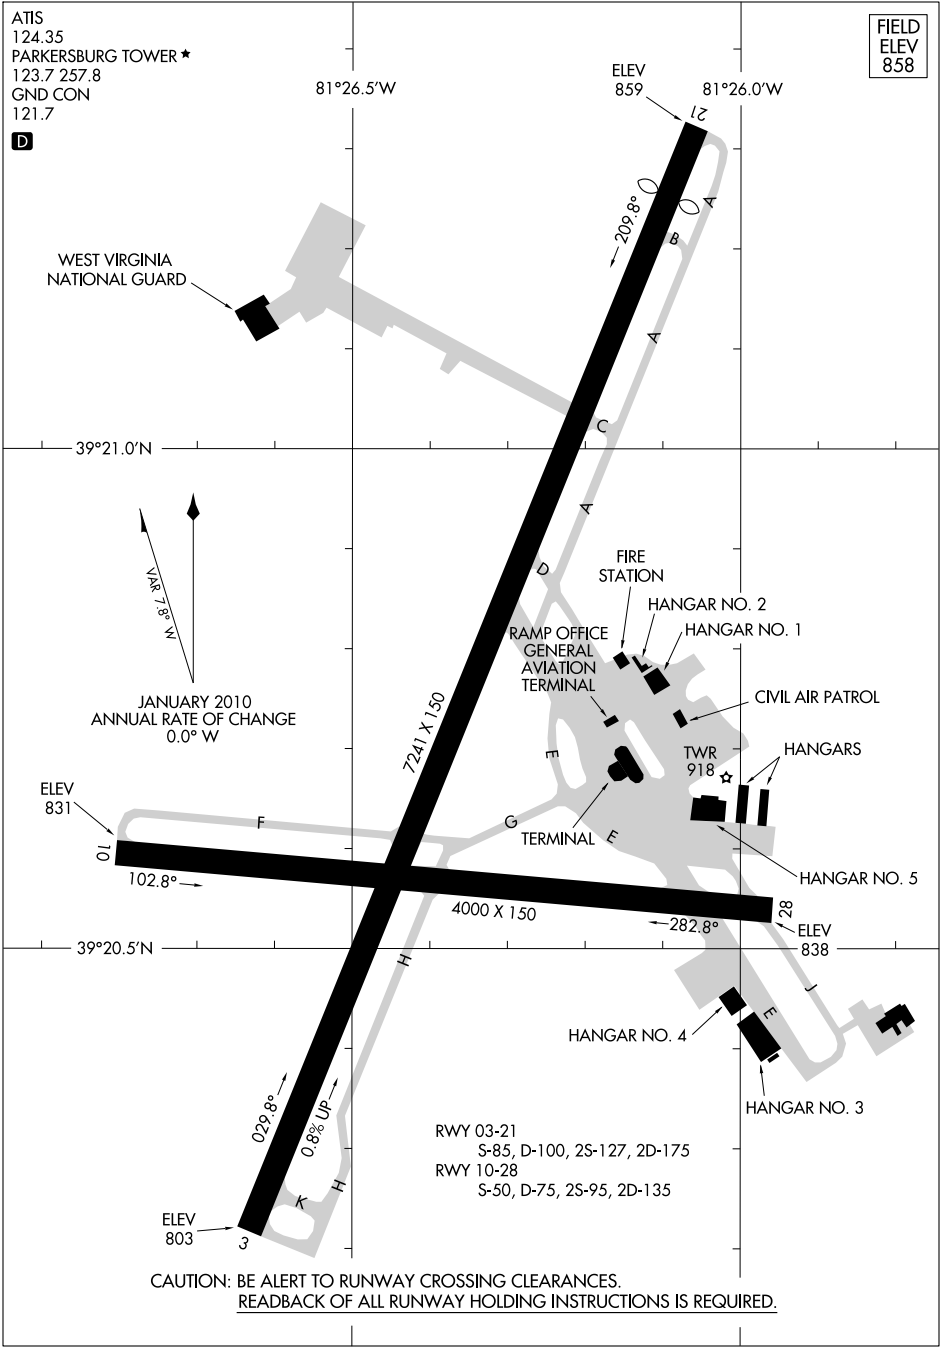

ATIS
 124.35
 PARKERSBURG TOWER ★
 123.7 257.8
 GND CON
 121.7

FIELD
 ELEV
 858

NE-4, 02 JUN 2011 to 30 JUN 2011

NE-4, 02 JUN 2011 to 30 JUN 2011

CAUTION: BE ALERT TO RUNWAY CROSSING CLEARANCES.
 READBACK OF ALL RUNWAY HOLDING INSTRUCTIONS IS REQUIRED.